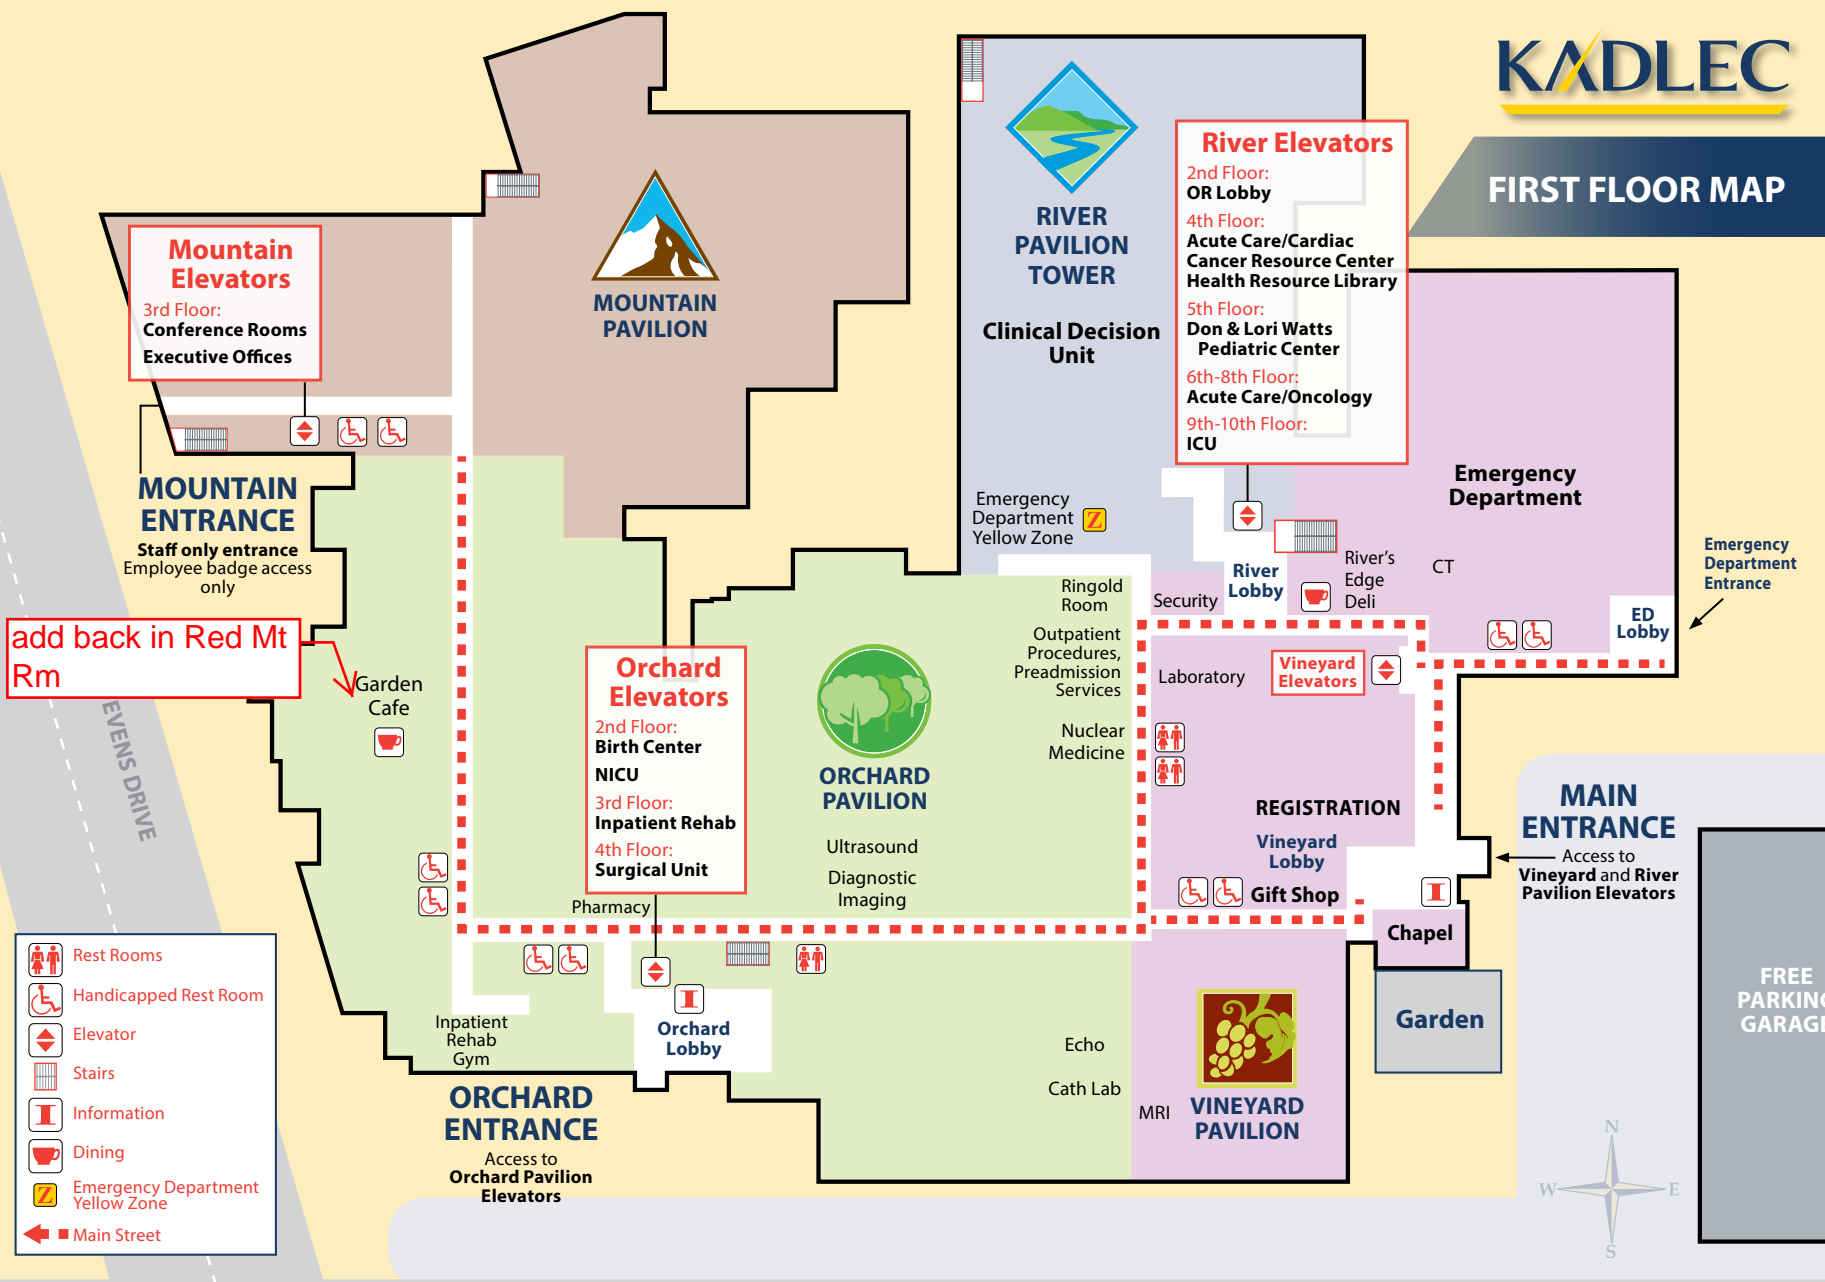

FIRST FLOOR MAP

add back in Red Mt Rm

- Rest Rooms
- Handicapped Rest Room
- Elevator
- Stairs
- Information
- Dining
- Emergency Department Yellow Zone
- Main Street